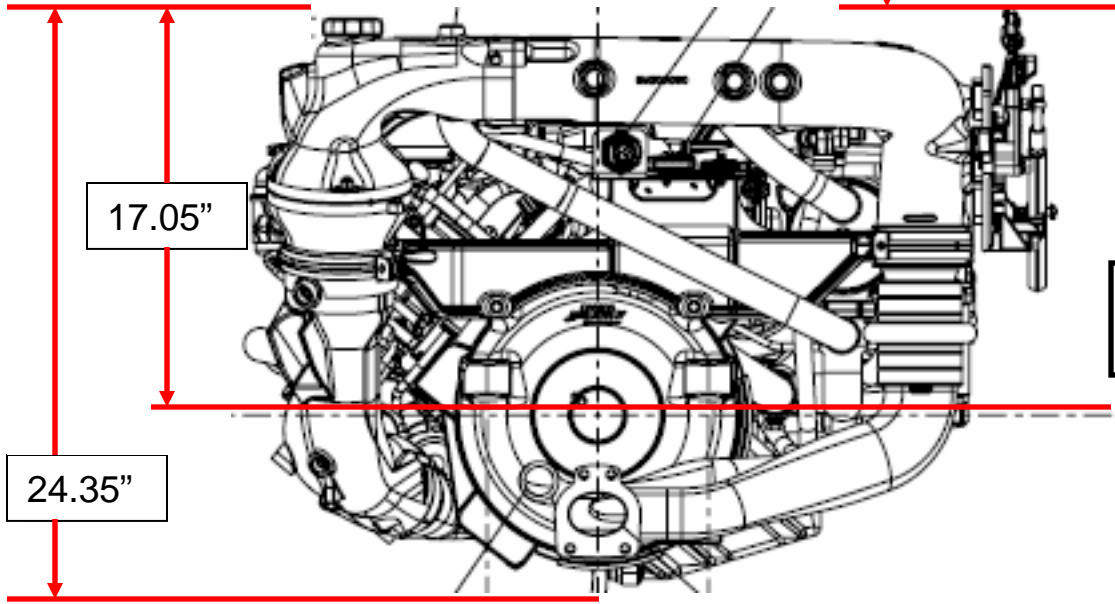

3.0L 135hp

Height Differences Between  
3.0L and 1.6L Vazer

28.81"

20.31"

1.6L Vazer 100hp