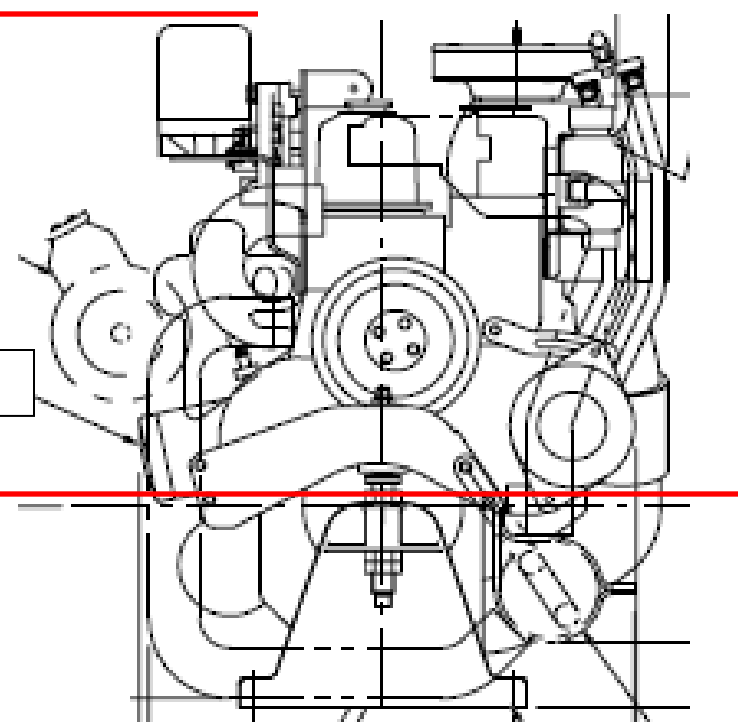

3.0L 135hp

Height Differences Between  
3.0L and 1.6L Vazer

28.81"

20.31"

1.6L Vazer 100hp